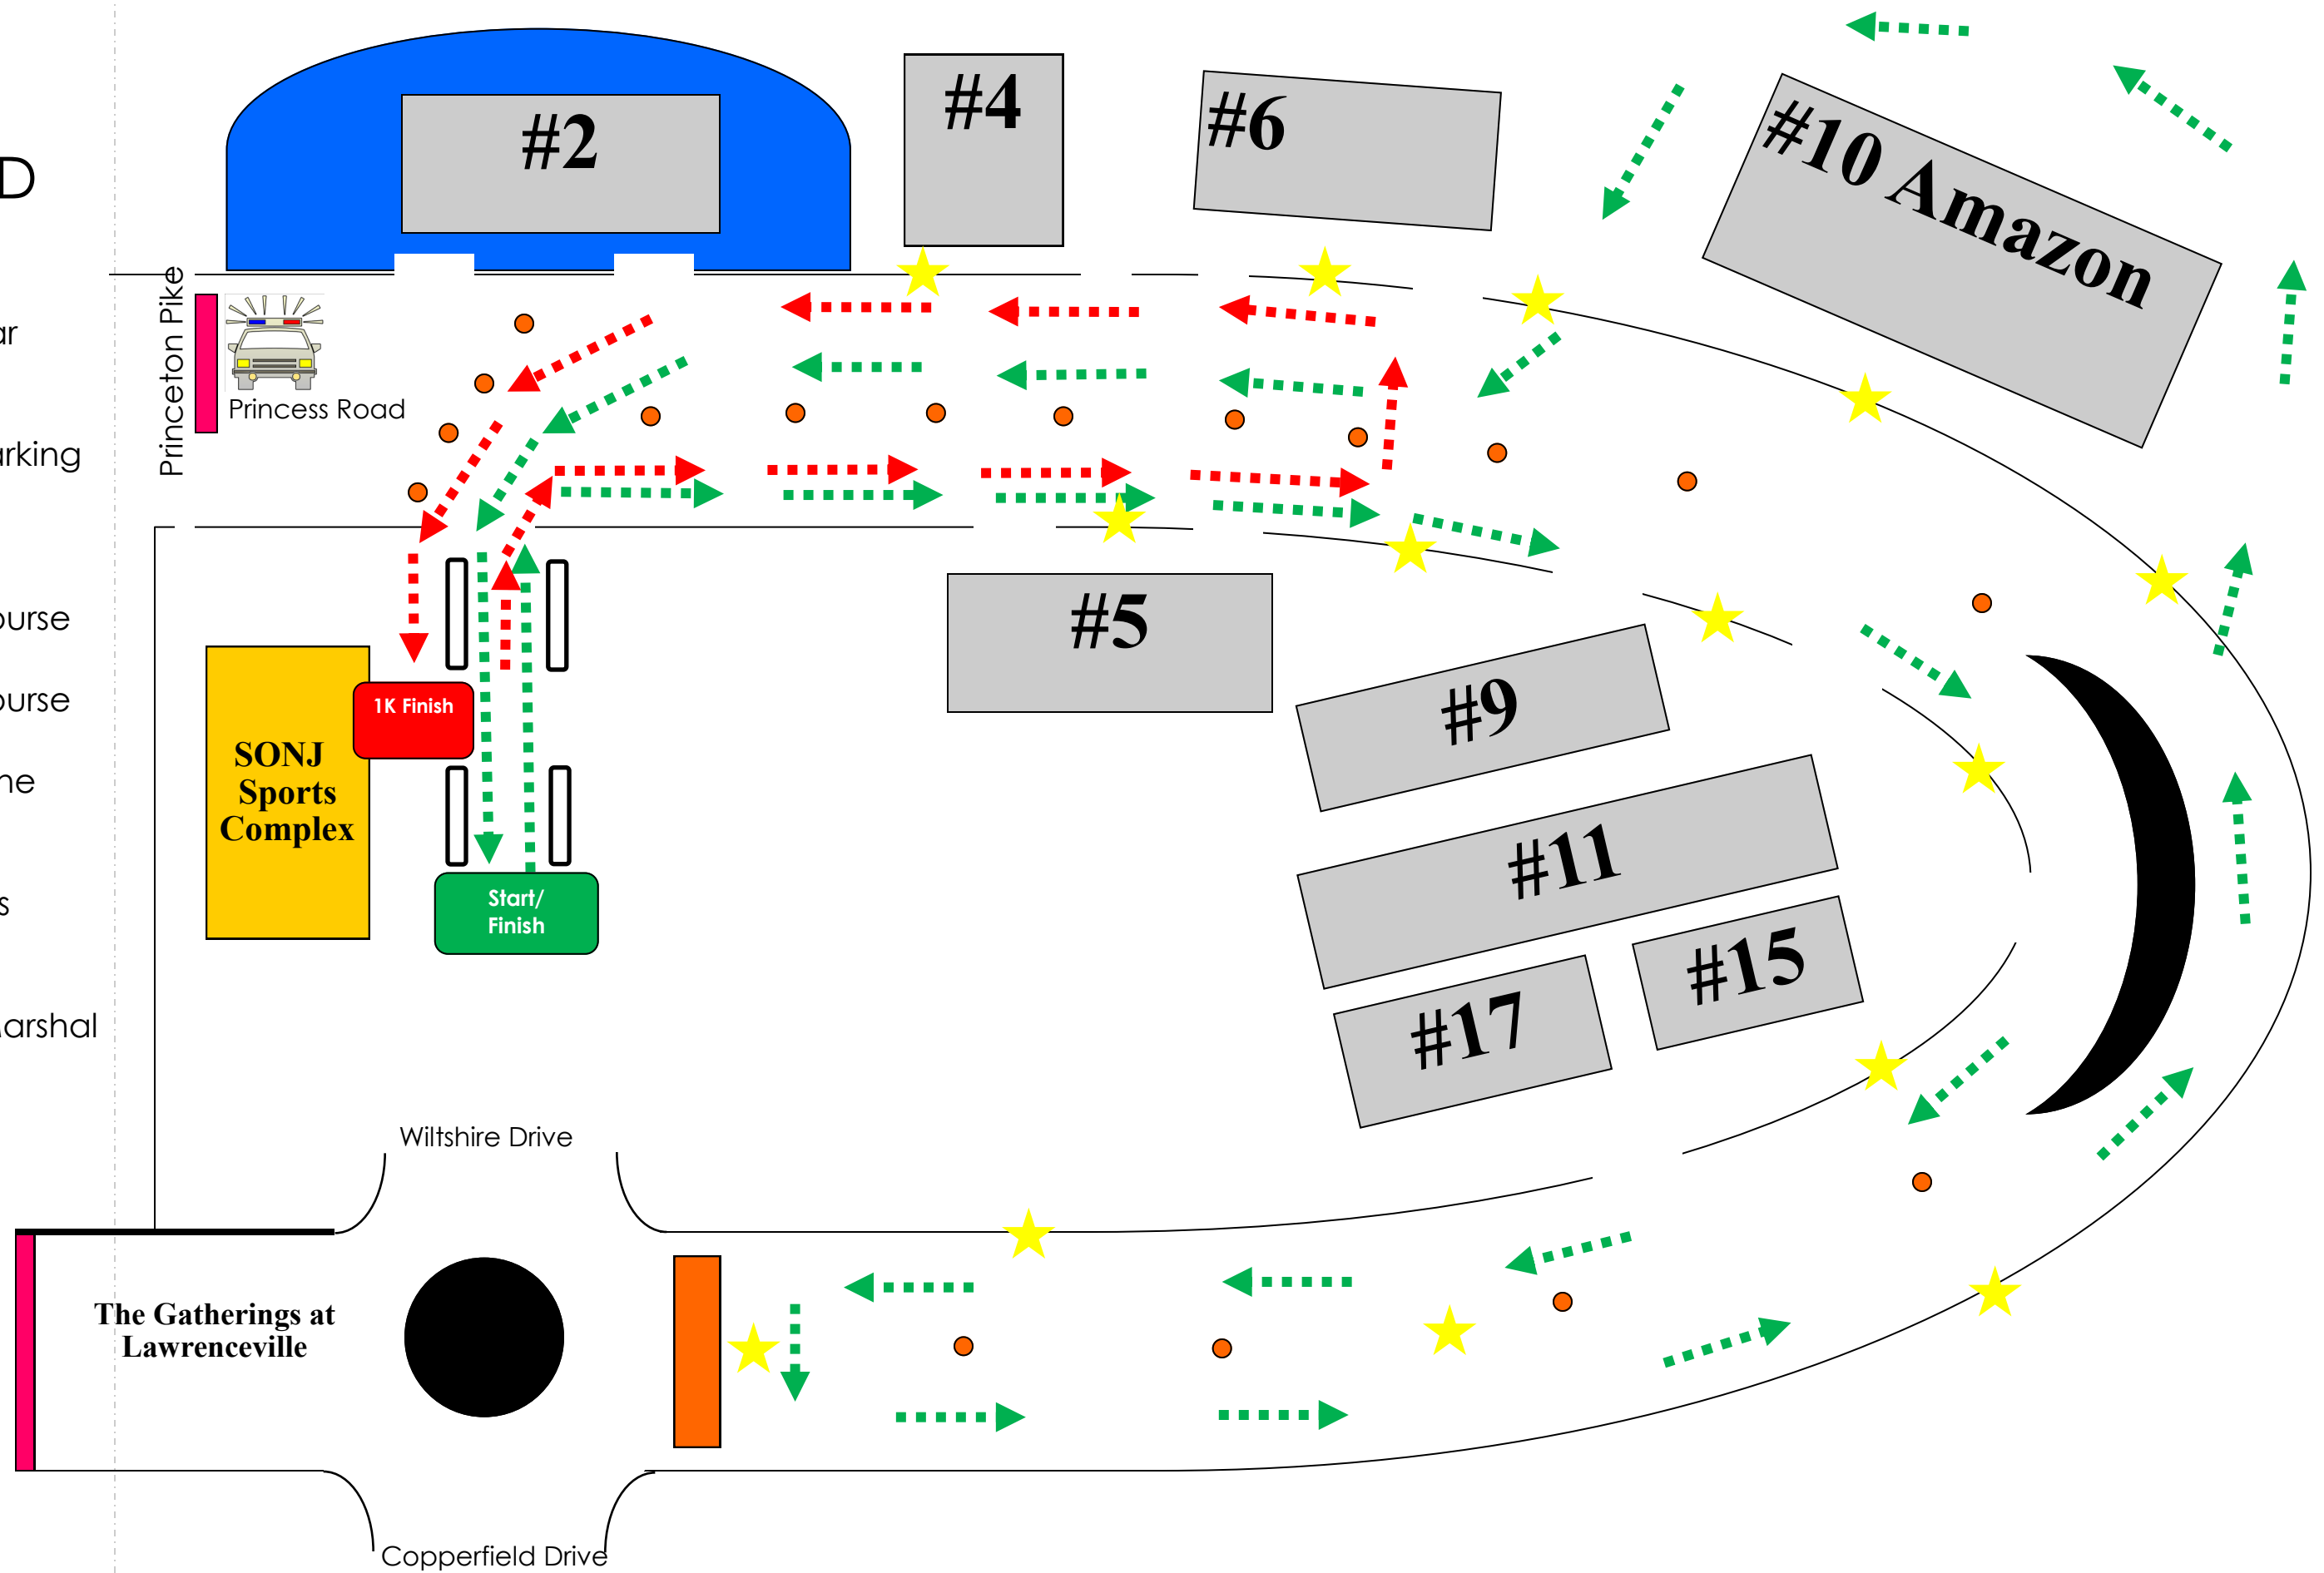

LEGEND

-  Squad Car
-  Runner Parking
-  3K Run Course
-  1K Run Course
-  Traffic Cone
-  Barricades
-  Course Marshal

Contact: Laura Contini 609-896-8000 x424 / lac@sonj.org

Jingle All The Way 3K
to benefit Special Olympics New Jersey